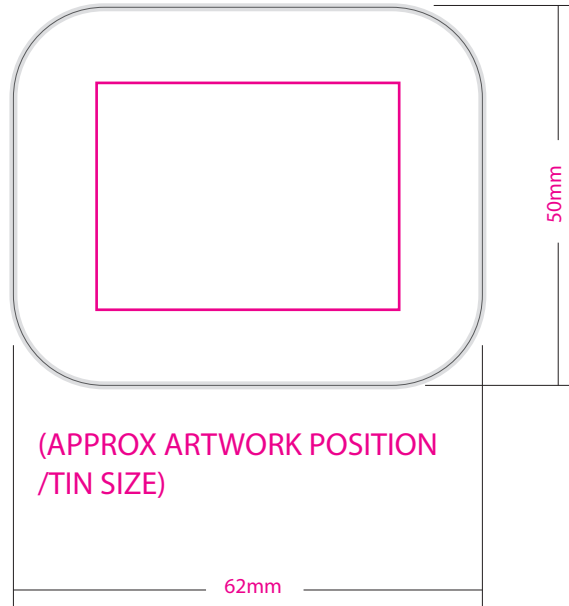

ARTWORK 200%

(APPROX PRINT SIZE)

OUR REF:
 DESCRIPTION: Mini Hinged Tin
 QUANTITY: ???
 ITEM COLOUR: White
 PRINT COLOURS: Pantone ???C
 Pantone ???C

FRONT

(APPROX ARTWORK POSITION /TIN SIZE)

To ensure that the artwork is correct, can you please check this design very carefully, **INCLUDING SPELLING** and approve, as no errors can be accepted afterwards.